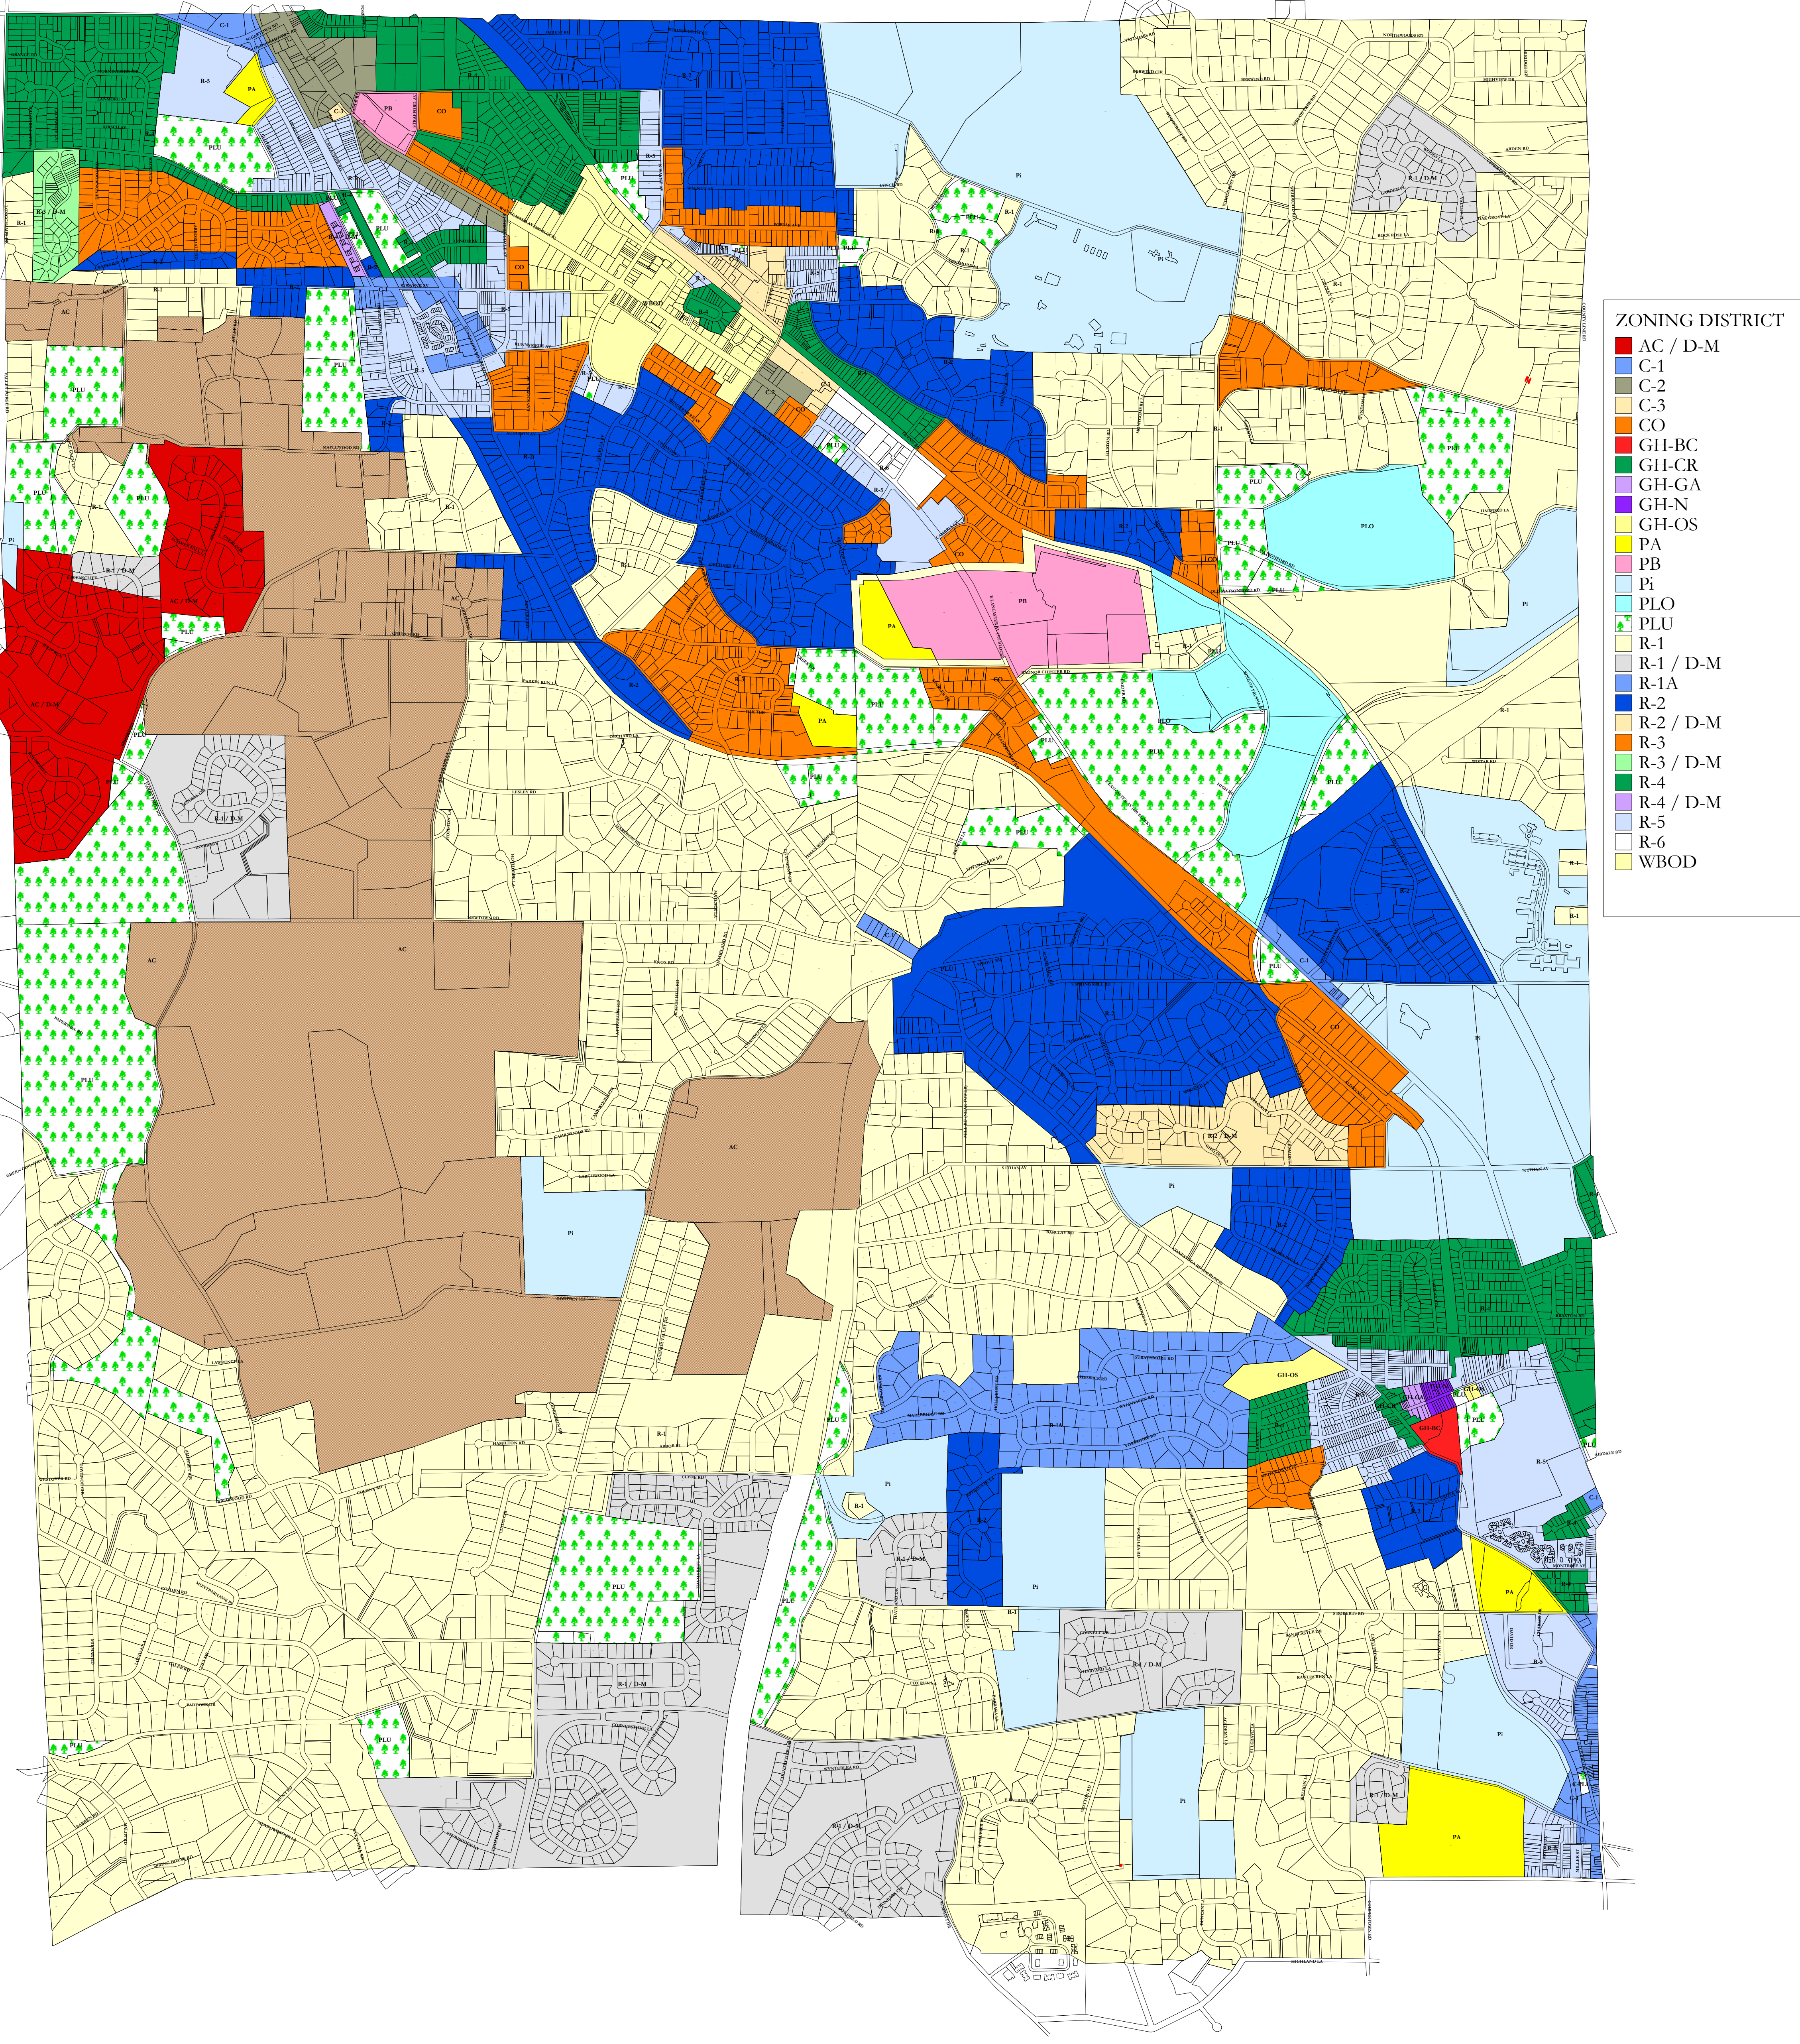

RADNOR TOWNSHIP ZONING MAP

| ZONING DISTRICT | |
|-----------------|-----------|
| Red | AC / D-M |
| Blue | C-1 |
| Light Blue | C-2 |
| Orange | C-3 |
| Dark Blue | CO |
| Green | GH-BC |
| Light Green | GH-CR |
| Purple | GH-GA |
| Dark Purple | GH-N |
| Yellow | GH-OS |
| Yellow | PA |
| Pink | PB |
| Light Blue | Pi |
| Light Blue | PLO |
| Green | PLU |
| Light Yellow | R-1 |
| Light Yellow | R-1 / D-M |
| Dark Blue | R-1A |
| Dark Blue | R-2 |
| Light Yellow | R-2 / D-M |
| Orange | R-3 |
| Green | R-3 / D-M |
| Dark Green | R-4 |
| Purple | R-4 / D-M |
| Light Blue | R-5 |
| Light Yellow | R-6 |
| Light Yellow | WBOD |